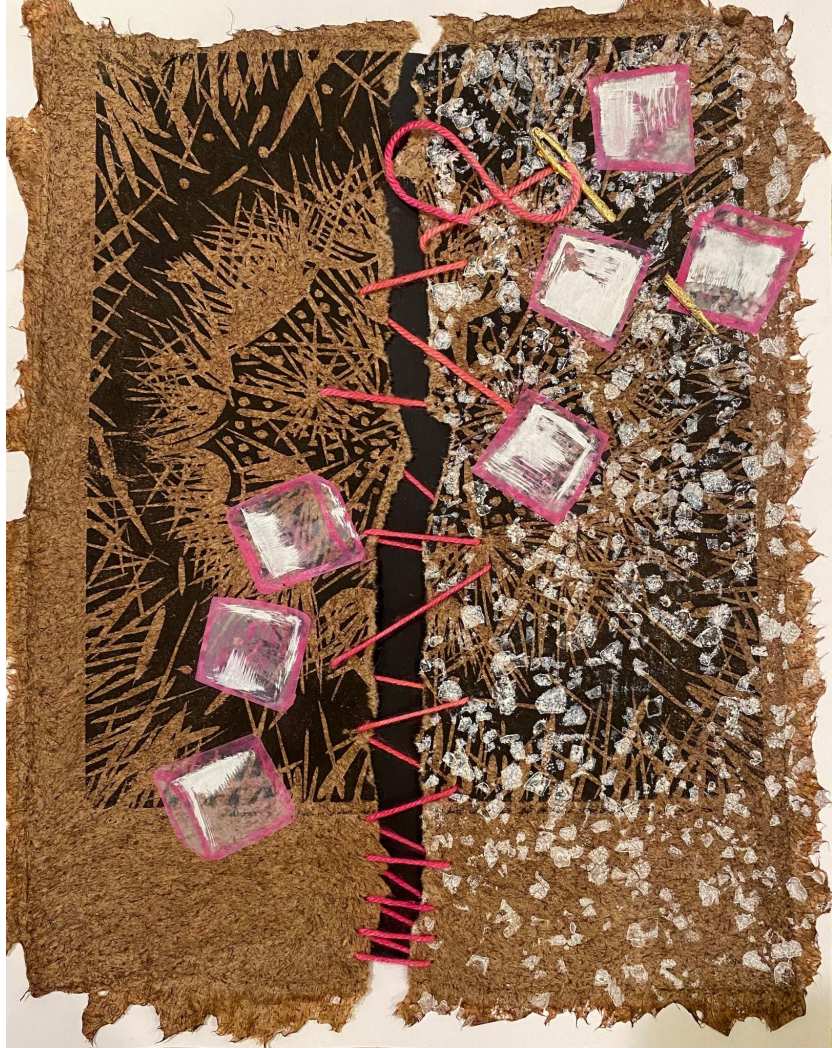

6 ft x 10ft x 10in

Site specific design

2024

2.

3. *Close to You (Dual Brooch In Frames)*

color reduction woodcut, woodworking techniques, oil-based relief printing ink, mulberry paper, handmade cattail paper, vellum, wood, brass wire, gold leaf, paint

18 x 24 x 2 inches

2024

14.

15. *I Want The Red One*

metalsmithing techniques, handbuilding clay techniques, aluminum, brass, wood, enamel, pearl, acrylic paint, gesso, colored pencil, resin, salt, red pepper flakes, glass, keys

30 in x 30 in

2024

16. *June 24th, 2022*

Lino printing, papermaking, printmaking inks, embroidery floss, velum, plastic sewing needle, acrylic paint, black bristol, watercolor paper, handmade cattail paper, acid free paste, eggshells

8 in x 10 in

2024

17. *Golden Eye*

wax carving and casting, metalsmithing techniques, sterling silver, 14 karat gold leaf, pearl, rutilated quartz

5 ½ x 20 x ½ in

2023

17.

18. *Echos of Discovery*